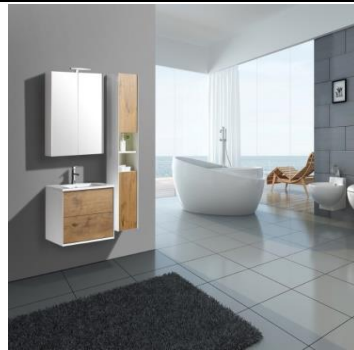

YBC165-060