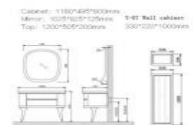

X-06

X-06

ART S001

Y-05

Y-07

Y-05