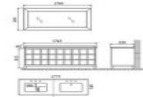

TG-15

TG-15

B-07

B-07

H-24

H-24