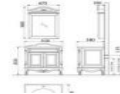

TG-15

TG-15

B-07

B-07

H-24

H-24